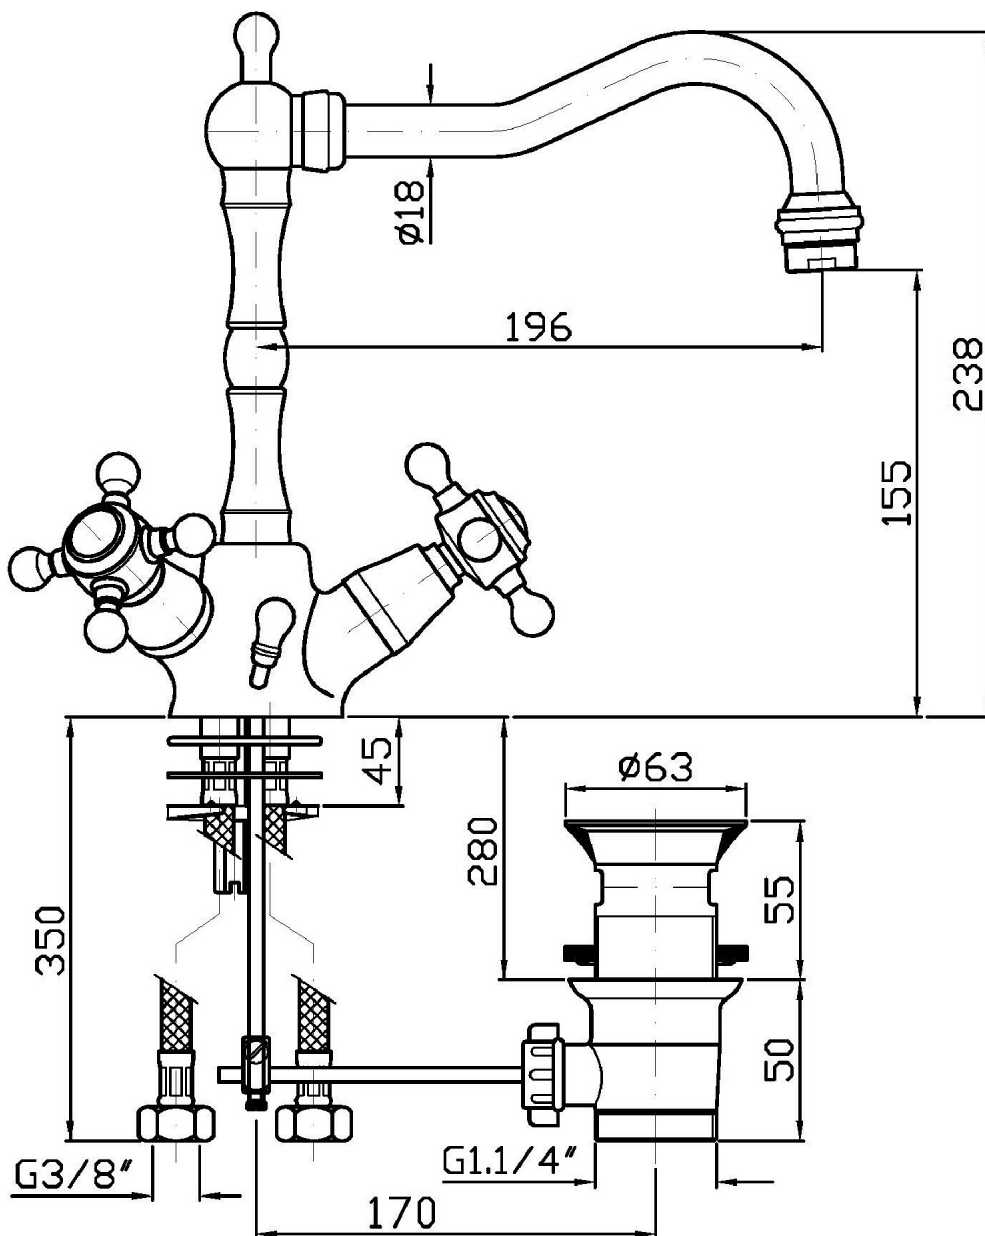

AGORÀ

ZAG362

Disegno Complessivo / Overall Drawing