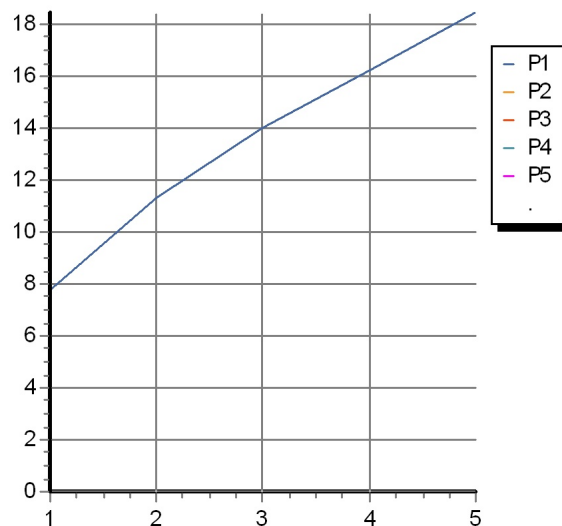

## AGORÀ

ZAG362

Portate / Flowrates (lt/min)

PRESSIONE PRESSURE	1 BAR	2 BAR	3 BAR	4 BAR	5 BAR
LAVABO BASIN	<b>7,8</b>	<b>11,3</b>	<b>14</b>	<b>16,3</b>	<b>18,5</b>
P1					
P2					
P3					
P4					
P5					

## AGORÀ

ZAG362

Pesi e Misure / Weights and Sizes

Peso ( Kg ) Weight ( lb )	3,16 ( Kg )	6,97 ( lb )
Volume test ( dc3 ) - ( in3 )	7,50 ( dc3 )	457,68 ( in3 )
h ( mm ) - ( in )	90,00 ( mm )	3,54 ( in )
L1 ( mm ) - ( in )	250,00 ( mm )	9,84 ( in )
L2 ( mm ) - ( in )	333,00 ( mm )	13,11 ( in )