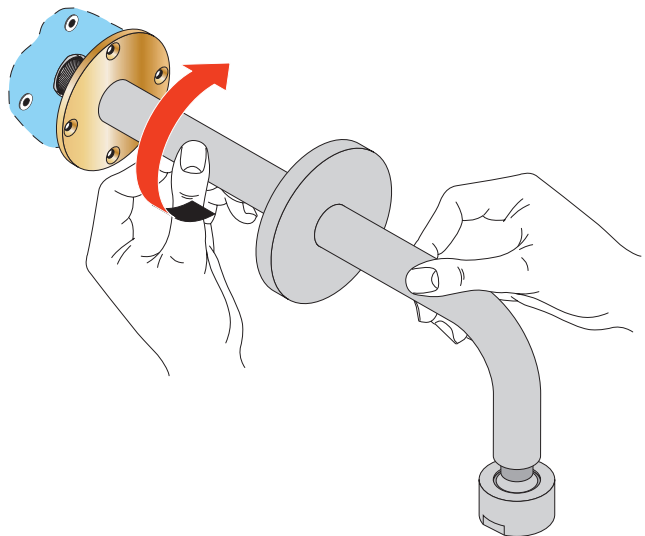

Installazione
Installation
Installation
Installation

1

2

3

4